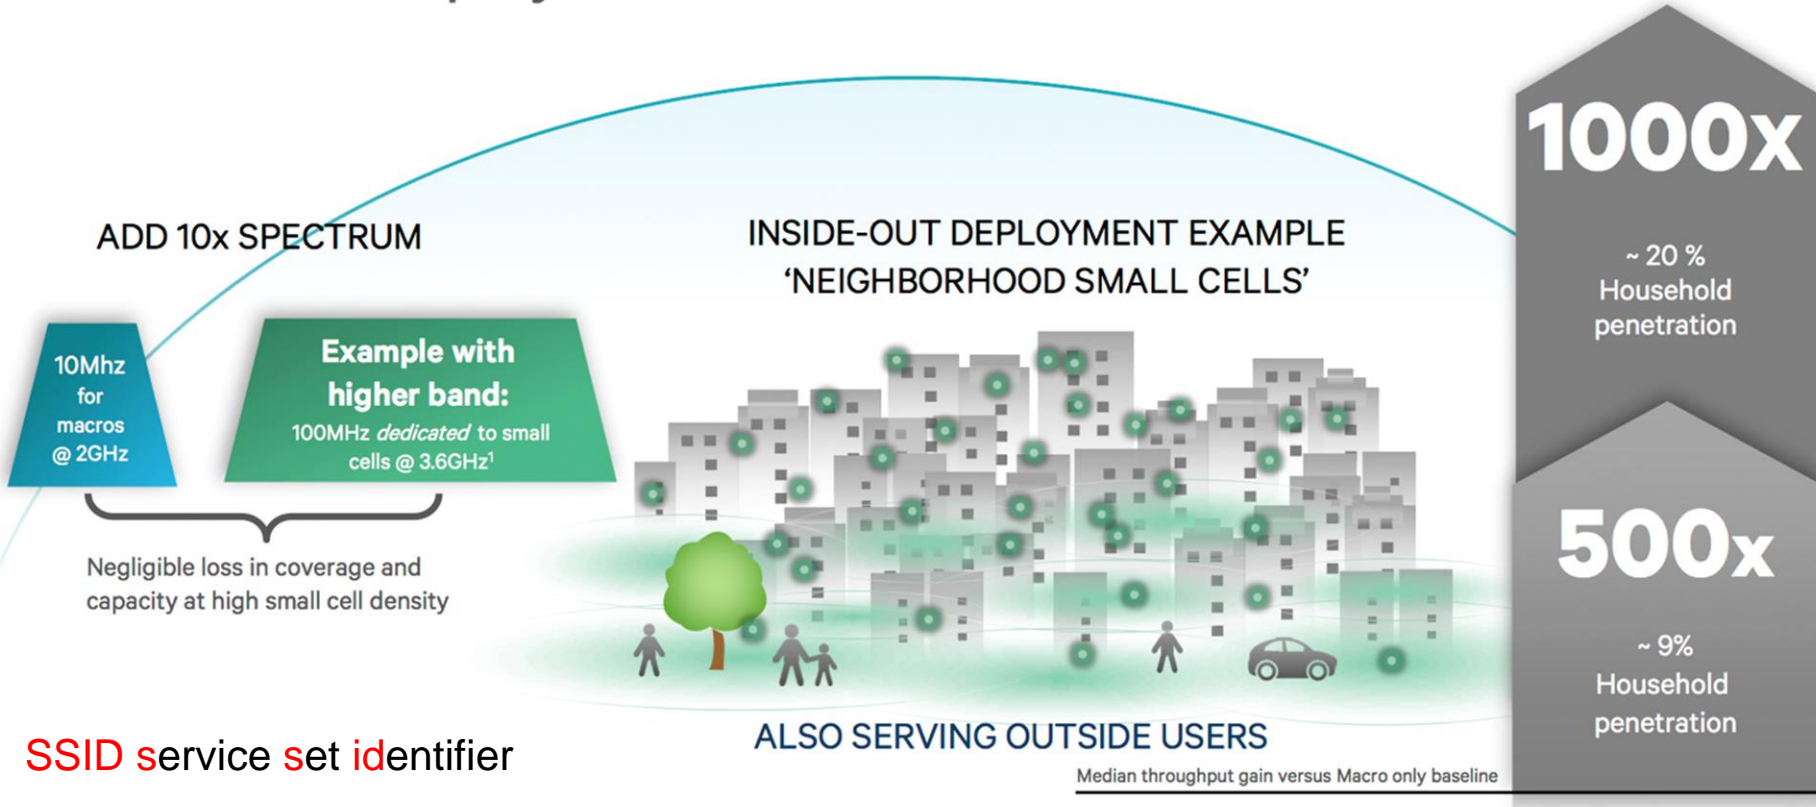

Mobile networks are built the wrong way

More inside-out deployments

The majority of traffic is indoors¹—why not also capture the outside?

¹>70% of mobile data traffic is consumed indoors and steadily increasing

Managed WiFi

Viral, ad-hoc deployed small cells is one enabler towards 1000x

SSID service set identifier

Example for LTE FDD, 2x2 MIMO. Assumptions: 70% indoor users, 200 Active users per macrocell, small cells randomly dropped in households in a mix of 2 to 6 story apartments. ¹Small cells on dedicated spectrum used in this example, but we envision future neighborhood small cells also sharing the spectrum with macro and other small cells. 20% household penetration equals - 144 small cells, and 9% penetration equals - 65 small cells.