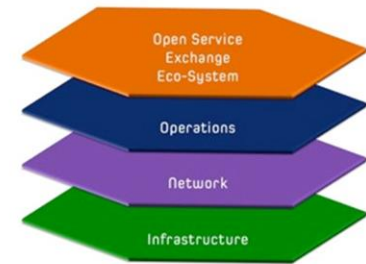

”Interface of Life”

- Develop a software solution that enables apps and services for control and visualization of utility consumption .

”Interface of Life” Real-estate branding with new portals for energy information and change in consumer behaviour

Click to Choose

the fiber is connected to an "app store" type of open market place (not only one Service Provider)

Specialized operation

with an innovative layered operations model (Swedish innovation) focused companies take care of each task creating high effectively