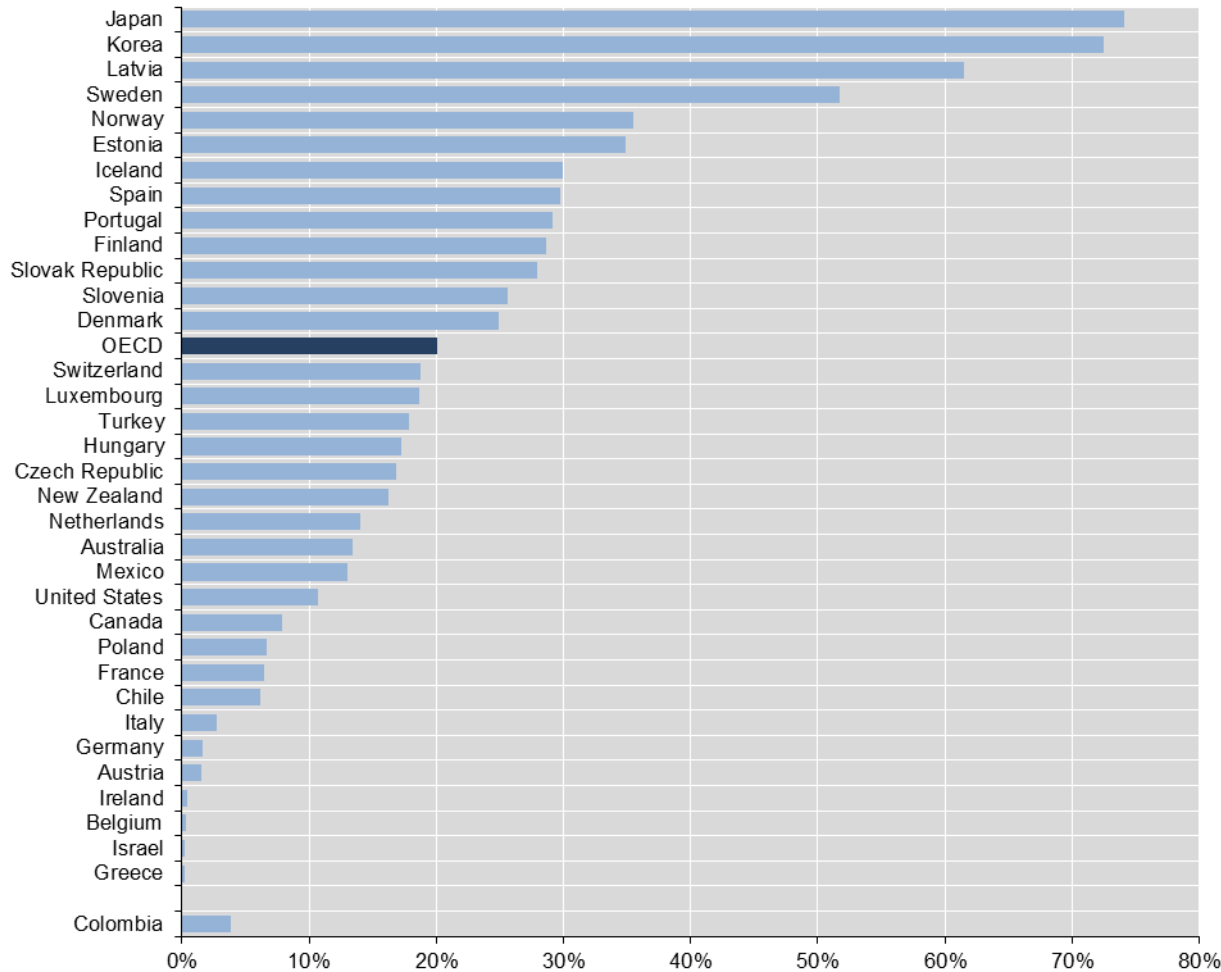

Växjö aiming for 100 % fiber connections 2020

Percentage of fibre connections in total broadband subscriptions, June 2016