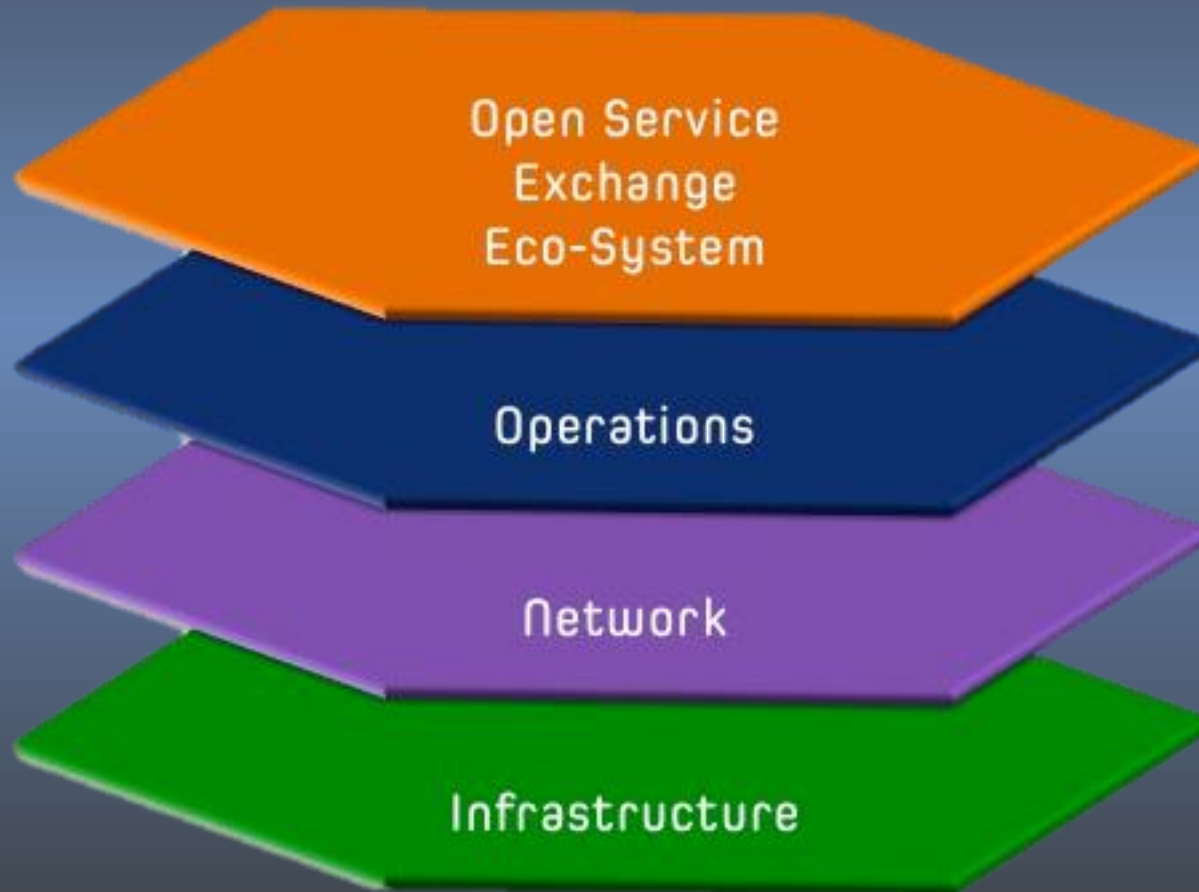

Click to Choose

the fiber is connected to an "app store" type of open market place (not only one Service Provider)

Specialized operation

with an innovative layered operations model (Swedish innovation) focused companies take care of each task creating high effectively

A better way to invest in fiber

The effective hyper effective “Open Service Exchange Operator” model enables an Infra. Corp. to make a real estate type of investment (build, own & collect fiber-rent)

The Infra. Corp. owns the passive fiber infrastructure that will become a natural local monopoly and enable fiber rent collection for over 40 years