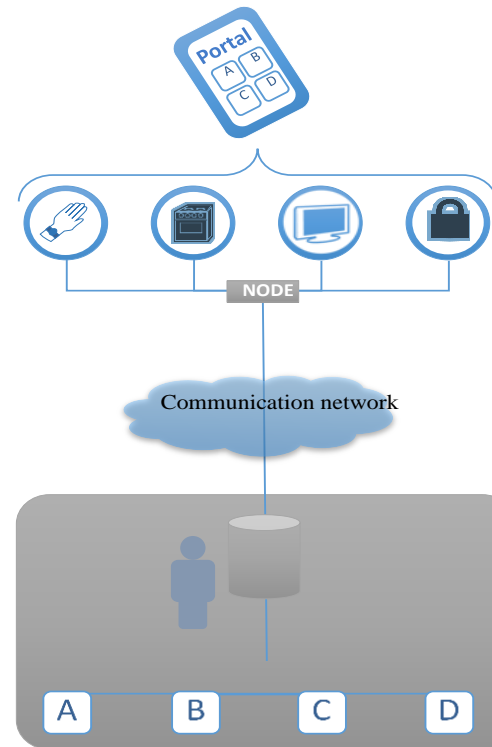

Fiber to all

”Interface of Life”

- Visualization in each apartment of electricity, cold and hot water consumption. Heat on building level.

”Interface of Life”

- Develop and integrate a software platform, connect IoT Internet of Things, install sensors, control individual appliances and electric sockets. Smart kitchen and smart living in the apartments.

”Interface of Life”

- Develop a software solution that enables apps and services for control and visualization of utility consumption .

”Interface of Life” Real-estate branding with new portals for energy information and change in consumer behaviour

Refurbishment Alabastern, Växjö

before&after

Växjö aiming for 100 % fiber connections 2020

Percentage of fibre connections in total broadband subscriptions, June 2016

Open market model

*Today's ICT structure organized
in closed "pipes"*

Click to Choose

the fiber is connected to an "app store" type of open market place (not only one Service Provider)

Specialized operation

with an innovative layered operations model (Swedish innovation) focused companies take care of each task creating high effectively