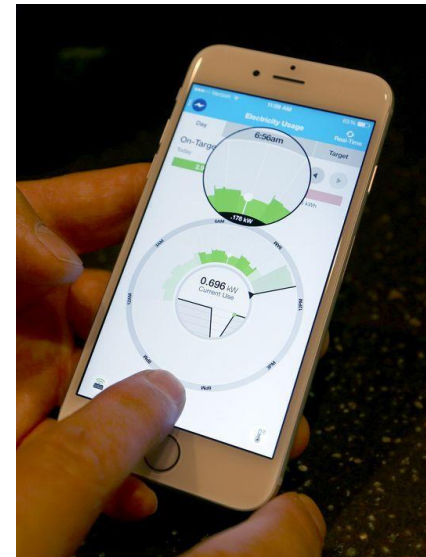

“Interface of Life”

Per Bengtsson

An aerial night view of a city, likely Beijing, showing a dense urban landscape with numerous illuminated buildings and streets. A prominent feature is a long, winding path of bright orange light that traces a route through the city, representing fiber optic cables. The text "Fiber to all" is overlaid in large white font across the center of the image.

Fiber to all

”Interface of Life”

- Visualization in each apartment of electricity, cold and hot water consumption. Heat on building level.

”Interface of Life”

- Develop and integrate a software platform, connect IoT Internet of Things, install sensors, control individual appliances and electric sockets. Smart kitchen and smart living in the apartments.

”Interface of Life”

- Develop a software solution that enables apps and services for control and visualization of utility consumption .

”Interface of Life” Real-estate branding with new portals for energy information and change in consumer behaviour