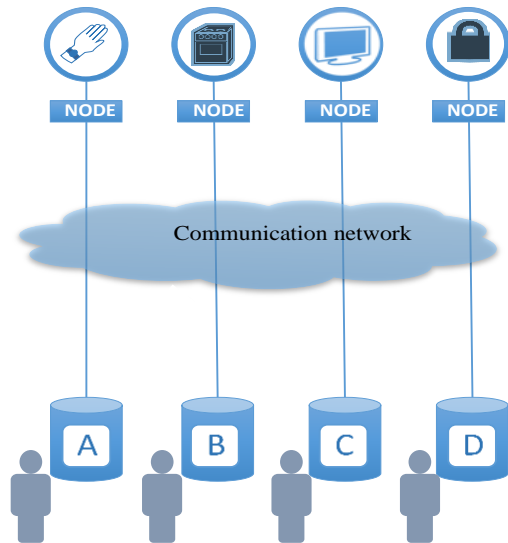

Fiber to all

”Interface of Life”

- Visualization in each apartment of electricity, cold and hot water consumption. Heat on building level.

”Interface of Life”

- Develop and integrate a software platform, connect IoT Internet of Things, install sensors, control individual appliances and electric sockets. Smart kitchen and smart living in the apartments.

”Interface of Life”

- Develop a software solution that enables apps and services for control and visualization of utility consumption .

”Interface of Life” Real-estate branding with new portals for energy information and change in consumer behaviour

Refurbishment Alabastern, Växjö

before&after

Växjö aiming for 100 % fiber connections 2020

Percentage of fibre connections in total broadband subscriptions, June 2016

Open market model

*Today's ICT structure organized
in closed "pipes"*